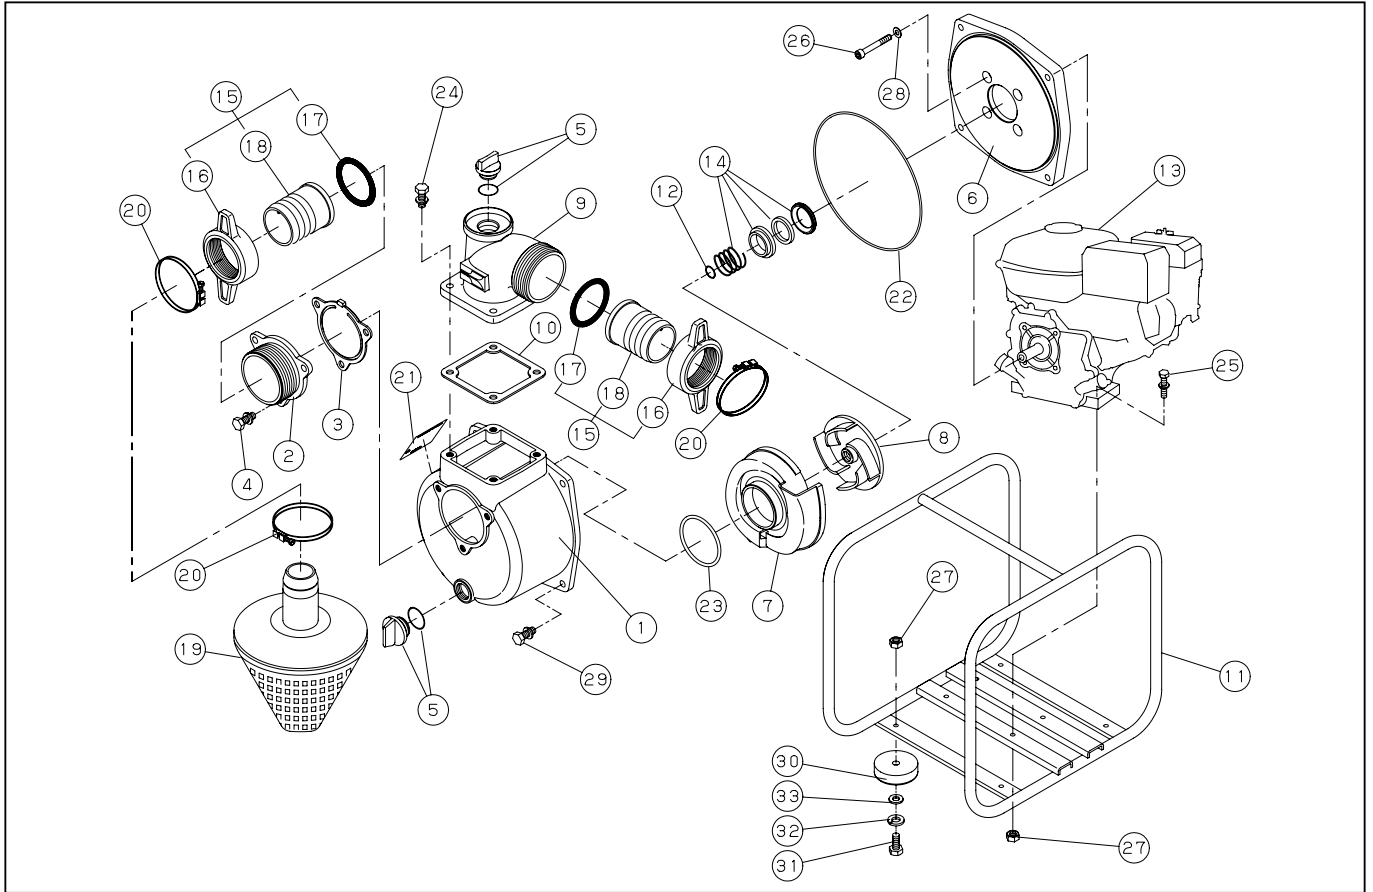

# SE-50X

DWG No.011979002 MODEL:SE-50X FORM:SE-50X-BCA-0

No.	PARTS CODE	PARTS NAME	QTY	MATERIAL	SIZE	REMARKS
1	011257802	PUMP CASING	1	ADC		
2	011266203	SUCTION FLANGE	1	ADC		
3	011266501	CHECK VALVE	1	NBR		
4	743119045	HEXAGON BOLT	3	SWRM	M8X20	
5	011807802	20A PLUG SET	2			
6	011257905	FLANGE BRACKET	1	ADC		
7	011464001	VOLUTE CASING	1	FC		
8	011353203	IMPELLER	1	FC		
9	011055605	DELIVERY FLANGE	1	ADC		
10	011054102	DELIVERY FLANGE PACKING	1	CR		
11	011725701	BASE SET	1			
12	011046601	IMPELLER ADJUSTING WASHER	3	BSP		
13	011121801	ENGINE	1	ROBIN EY150D10010 4CYCLE		
14	011068803	MECHANICAL SEAL	1		φ 18	
15	011702603	COUPLING SET	2	ABS		
16	011339002	COUPLING	2	ABS		
17	011339101	COUPLING PACKING	2	NBR		
18	011035605	HOSE NIPPLE	2	ABS		
19	011815901	STRAINER SET	1	PP		
20	940019060	HOSE BAND	3		φ 60	
21	011520501	NAME PLATE	1			
22	011501401	O-RING	1	NBR	1517-42.5	
23	011279201	O-RING	1	NBR	P54	
24	743119047	HEXAGON BOLT	4	SWRM	M8X25	
25	743119051	HEXAGON BOLT	4	SWRM	M8X35	
26	734532076	HEXAGON SOCKET BOLT	4	SCM	M8X60	
27	827419008	HEXAGON NUT	8	SWRM	M8	
28	854255008	SEAL WASHER	4		φ 8	
29	743119046	HEXAGON BOLT	4	SWRM	M8X22	
30	011051502	50L CUSHION RUBBER	4	F-23		

◆ Bare engine can not be supplied

**SE-50X**

DWG No.011979002 MODEL:SE-50X FORM:SE-50X-BCA-0

No.	PARTS CODE	PARTS NAME	QTY	MATERIAL	SIZE	REMARKS
31	735719148	HEXAGON BOLT	4		M8X20	
32	843822008	SPRING WASHER	4		φ 8	
33	846007008	WASHER	4		φ 8	
	011520601	PACKING CASE	1			
	011273420	OPERATION MANUAL	1			