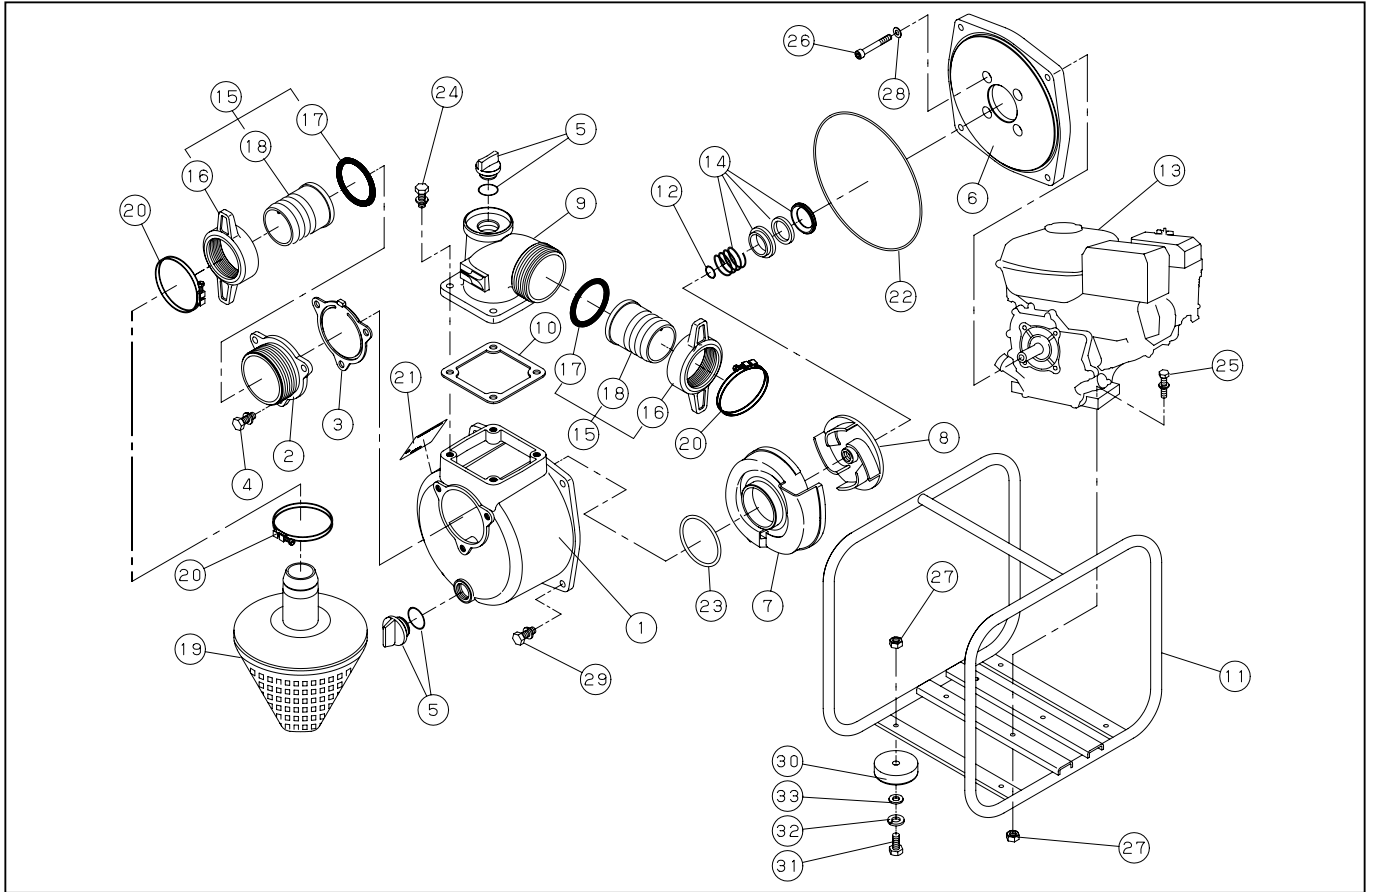

# SE-50X

DWG No.011979002 MODEL:SE-50X FORM:SE-50X-BCA-0

No.	PARTS CODE	PARTS NAME	QTY	MATERIAL	SIZE	REMARKS
1	011257802	PUMP CASING	1	ADC		
2	011266203	SUCTION FLANGE	1	ADC		
3	011266501	CHECK VALVE	1	NBR		
4	743119045	HEXAGON BOLT	3	SWRM	M8X20	
5	011807802	20A PLUG SET	2			
6	011257905	FLANGE BRACKET	1	ADC		
7	011464001	VOLUTE CASING	1	FC		
8	011353203	IMPELLER	1	FC		
9	011055605	DELIVERY FLANGE	1	ADC		
10	011054102	DELIVERY FLANGE PACKING	1	CR		
11	011725701	BASE SET	1			
12	011046601	IMPELLER ADJUSTING WASHER	3	BSP		
13	011121801	ENGINE	1	ROBIN EY150D10010 4CYCLE		
14	011068803	MECHANICAL SEAL	1		φ 18	
15	011702603	COUPLING SET	2	ABS		
16	011339002	COUPLING	2	ABS		
17	011339101	COUPLING PACKING	2	NBR		
18	011035605	HOSE NIPPLE	2	ABS		
19	011815901	STRAINER SET	1	PP		
20	940019060	HOSE BAND	3		φ 60	
21	011520501	NAME PLATE	1			
22	011501401	O-RING	1	NBR	1517-42.5	
23	011279201	O-RING	1	NBR	P54	
24	743119047	HEXAGON BOLT	4	SWRM	M8X25	
25	743119051	HEXAGON BOLT	4	SWRM	M8X35	
26	734532076	HEXAGON SOCKET BOLT	4	SCM	M8X60	
27	827419008	HEXAGON NUT	8	SWRM	M8	
28	854255008	SEAL WASHER	4		φ 8	
29	743119046	HEXAGON BOLT	4	SWRM	M8X22	
30	011051502	50L CUSHION RUBBER	4	F-23		

◆ Bare engine can not be supplied

**SE-50X**

DWG No.011979002 MODEL:SE-50X FORM:SE-50X-BCA-0

No.	PARTS CODE	PARTS NAME	QTY	MATERIAL	SIZE	REMARKS
31	735719148	HEXAGON BOLT	4		M8X20	
32	843822008	SPRING WASHER	4		φ 8	
33	846007008	WASHER	4		φ 8	
	011520601	PACKING CASE	1			
	011273420	OPERATION MANUAL	1			