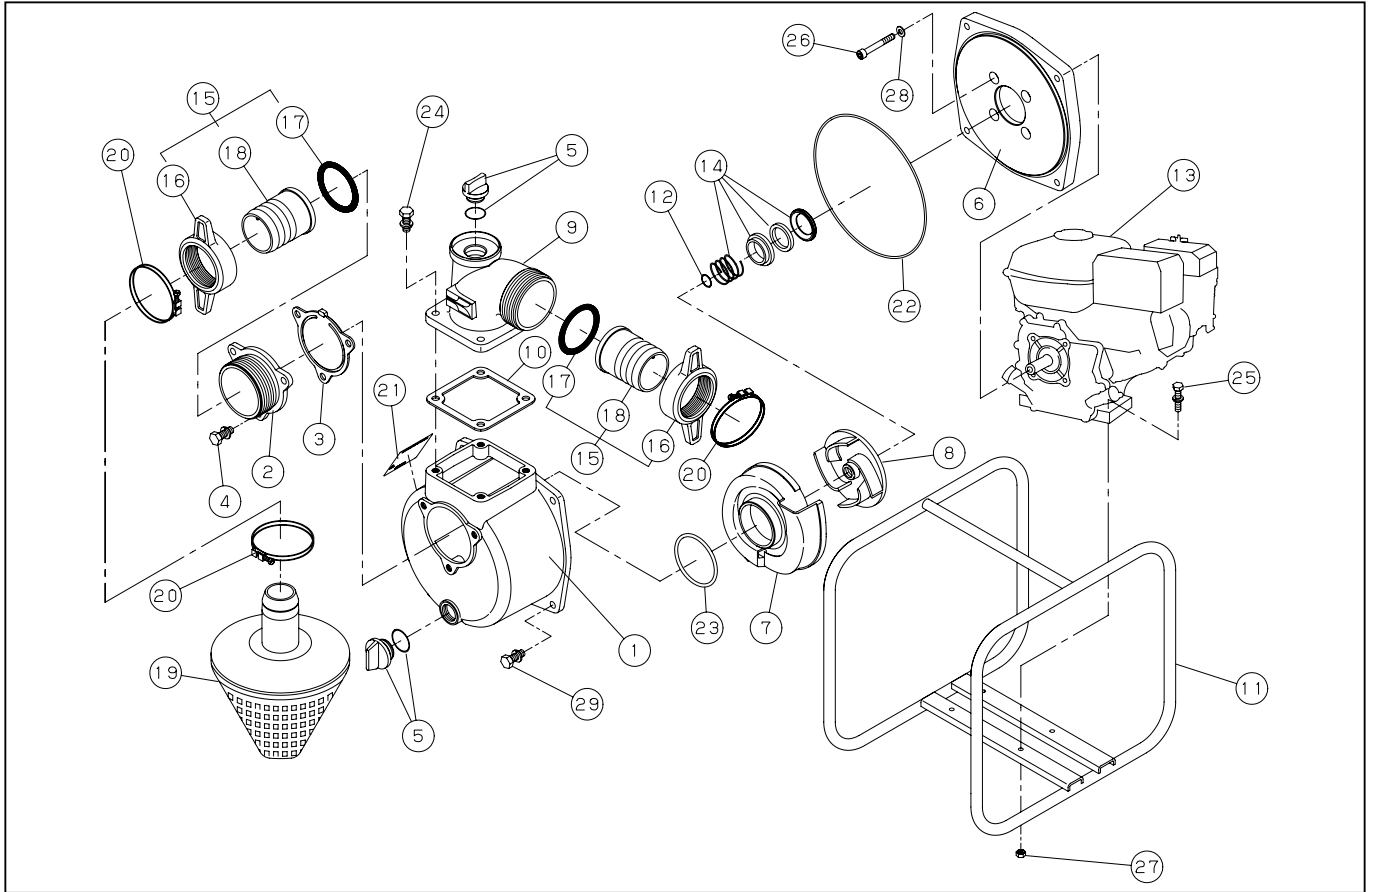

**SE-50X**

DWG No.011982502 MODEL:SE-50X (EY153D WITH ALART) FORM:SE-50X-BCB-1

No.	PARTS CODE	PARTS NAME	QTY	MATERIAL	SIZE	REMARKS
1	011257802	PUMP CASING	1	ADC		
2	011266203	SUCTION FLANGE	1	ADC		
3	011266501	CHECK VALVE	1	NBR		
4	743119045	HEXAGON BOLT	3	SWRM	M8X20	
5	011807802	20A PLUG SET	2			
6	011257905	FLANGE BRACKET	1	ADC		
7	011464001	VOLUTE CASING	1	FC		
8	011353203	IMPELLER	1	FC		
9	011055605	DELIVERY FLANGE	1	ADC		
10	011054102	DELIVERY FLANGE PACKING	1	CR		
11	011745002	BASE SET	1			
12	011046601	IMPELLER ADJUSTING WASHER	3	BSP		
13	011121801	ENGINE	1	ROBIN EY150D10010 4CYCLE		
14	011068803	MECHANICAL SEAL	1		φ 18	
15	011702603	COUPLING SET	2	ABS		
16	011339002	COUPLING	2	ABS		
17	011339101	COUPLING PACKING	2	NBR		
18	011035605	HOSE NIPPLE	2	ABS		
19	011815901	STRAINER SET	1	PP		
20	940019060	HOSE BAND	3		φ 60	
21	011534302	NAME PLATE	1			
22	011501401	O-RING	1	NBR	1517-42.5	
23	011279201	O-RING	1	NBR	P54	
24	743119047	HEXAGON BOLT	4	SWRM	M8X25	
25	743119051	HEXAGON BOLT	4	SWRM	M8X35	
26	734532076	HEXAGON SOCKET BOLT	4	SCM	M8X60	
27	827419008	HEXAGON NUT	4	SWRM	M8	
28	854255008	SEAL WASHER	4		φ 8	
29	743119046	HEXAGON BOLT	4	SWRM	M8X22	
	011534401	PACKING CASE	1			

# SE-50X

DWG No.011982502 MODEL:SE-50X (EY153D WITH ALART) FORM:SE-50X-BCB-1

No.	PARTS CODE	PARTS NAME	QTY	MATERIAL	SIZE	REMARKS
	011477804	OPERATION MANUAL	1			

◆ Bare engine can not be supplied