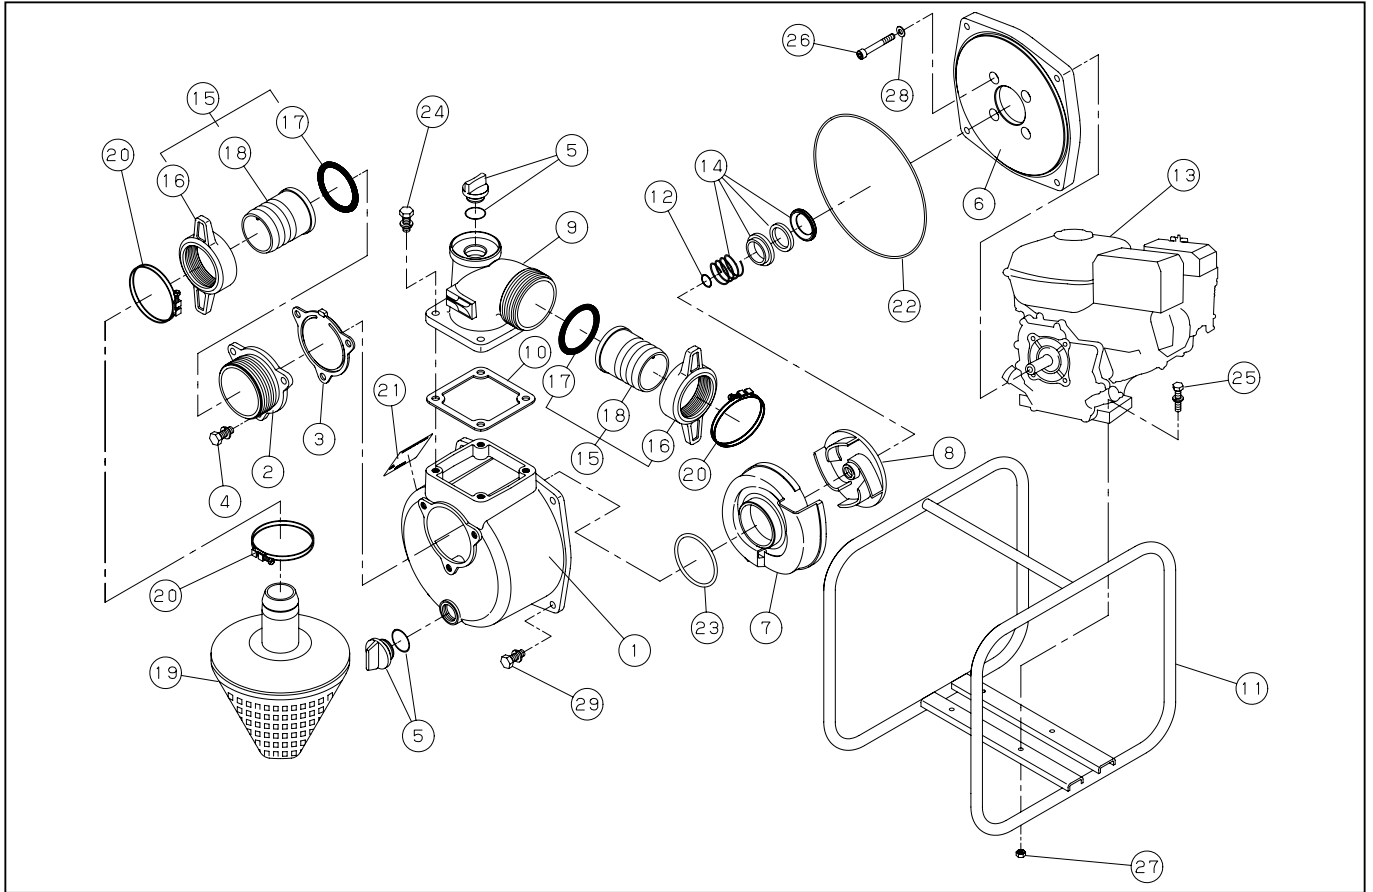

**SE-50X**

DWG No.011982502 MODEL:SE-50X (EY153D WITH ALART) FORM:SE-50X-BCB-1

No.	PARTS CODE	PARTS NAME	QTY	MATERIAL	SIZE	REMARKS
1	011257802	PUMP CASING	1	ADC		
2	011266203	SUCTION FLANGE	1	ADC		
3	011266501	CHECK VALVE	1	NBR		
4	743119045	HEXAGON BOLT	3	SWRM	M8X20	
5	011807802	20A PLUG SET	2			
6	011257905	FLANGE BRACKET	1	ADC		
7	011464001	VOLUTE CASING	1	FC		
8	011353203	IMPELLER	1	FC		
9	011055605	DELIVERY FLANGE	1	ADC		
10	011054102	DELIVERY FLANGE PACKING	1	CR		
11	011745002	BASE SET	1			
12	011046601	IMPELLER ADJUSTING WASHER	3	BSP		
13	011121801	ENGINE	1	ROBIN EY150D10010 4CYCLE		
14	011068803	MECHANICAL SEAL	1		φ 18	
15	011702603	COUPLING SET	2	ABS		
16	011339002	COUPLING	2	ABS		
17	011339101	COUPLING PACKING	2	NBR		
18	011035605	HOSE NIPPLE	2	ABS		
19	011815901	STRAINER SET	1	PP		
20	940019060	HOSE BAND	3		φ 60	
21	011534302	NAME PLATE	1			
22	011501401	O-RING	1	NBR	1517-42.5	
23	011279201	O-RING	1	NBR	P54	
24	743119047	HEXAGON BOLT	4	SWRM	M8X25	
25	743119051	HEXAGON BOLT	4	SWRM	M8X35	
26	734532076	HEXAGON SOCKET BOLT	4	SCM	M8X60	
27	827419008	HEXAGON NUT	4	SWRM	M8	
28	854255008	SEAL WASHER	4		φ 8	
29	743119046	HEXAGON BOLT	4	SWRM	M8X22	
	011534401	PACKING CASE	1			

# SE-50X

DWG No.011982502 MODEL:SE-50X (EY153D WITH ALART) FORM:SE-50X-BCB-1

No.	PARTS CODE	PARTS NAME	QTY	MATERIAL	SIZE	REMARKS
	011477804	OPERATION MANUAL	1			

◆ Bare engine can not be supplied