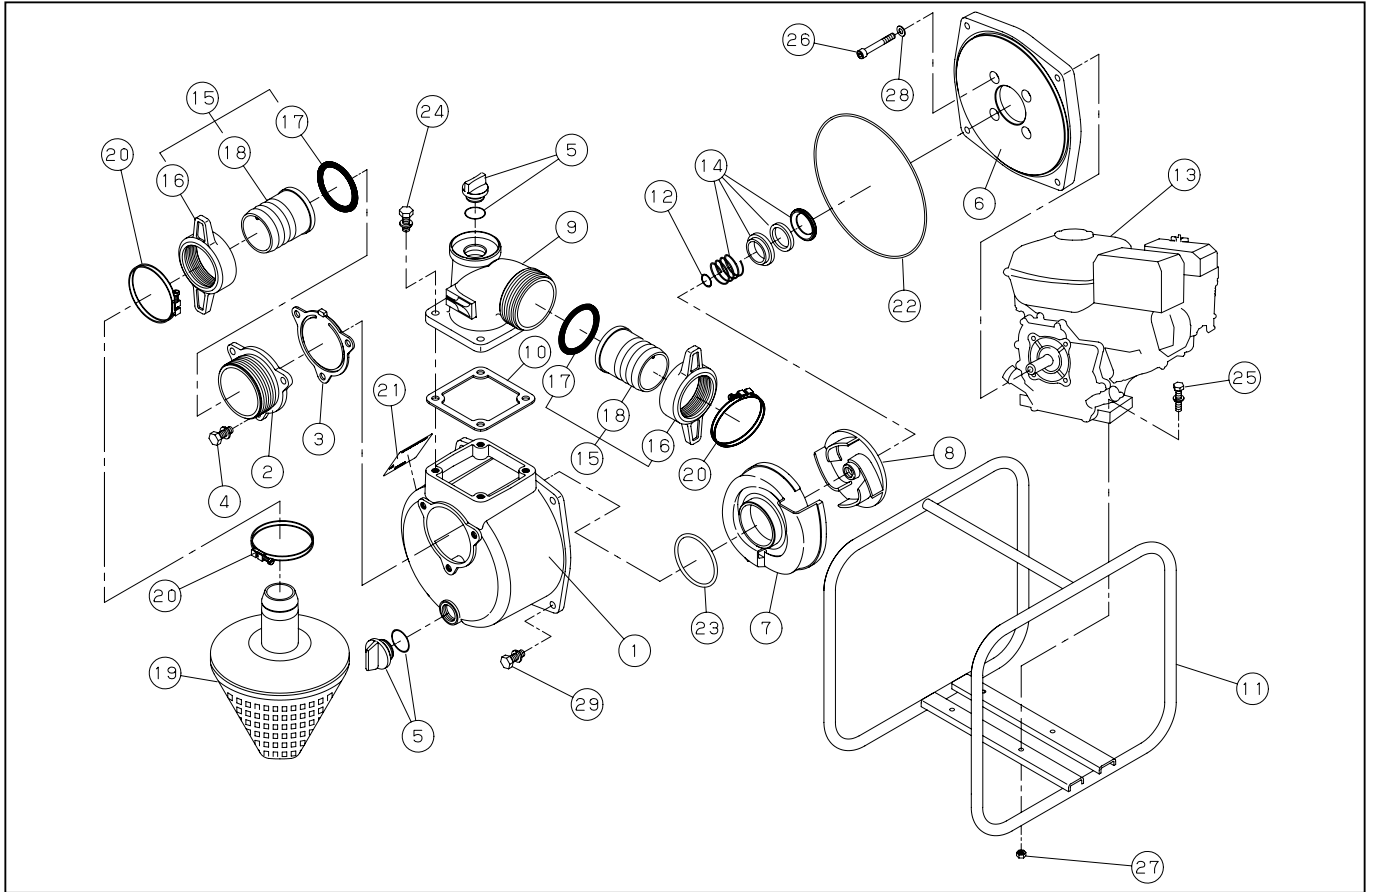

SE-50X

DWG No.012870602 MODEL:SE-50X FORM:SE-50X-BCV-0

No.	PARTS CODE	PARTS NAME	QTY	MATERIAL	SIZE	REMARKS
1	011257802	PUMP CASING	1	ADC		
2	011266203	SUCTION FLANGE	1	ADC		
3	011266501	CHECK VALVE	1	NBR		
4	743119045	HEXAGON BOLT	3	SWRM	M8X20	
5	011807802	20A PLUG SET	1			
6	011257905	FLANGE BRACKET	1	ADC		
7	011353303	VOLUTE CASING	1	ADC		
8	011353203	IMPELLER	1	FC		
9	011055605	DELIVERY FLANGE	1	ADC		
10	011054102	DELIVERY FLANGE PACKING	1	CR		
11	011828201	BASE SET	1			
12	011046601	IMPELLER ADJUSTING WASHER	3	BSP		
13	011633001	ENGINE	1	ROBIN EY153D10010		
14	011068803	MECHANICAL SEAL	1		φ 18	
15	011702603	COUPLING SET	2	ABS		
16	011339002	COUPLING	2	ABS		
17	011339101	COUPLING PACKING	2	NBR		
18	011035605	HOSE NIPPLE	2	ABS		
19	011815901	STRAINER SET	1	PP		
20	940019060	HOSE BAND	3		φ 60	
21	011635001	NAME PLATE	1			
22	011501401	O-RING	1	NBR	1517-42.5	
23	011279201	O-RING	1	NBR	P54	
24	743119047	HEXAGON BOLT	4	SWRM	M8X25	
25	743119051	HEXAGON BOLT	4	SWRM	M8X35	
26	734532076	HEXAGON SOCKET BOLT	4	SCM	M8X60	
27	827419008	HEXAGON NUT	4	SWRM	M8	
28	854255008	SEAL WASHER	4		φ 8	
29	743119046	HEXAGON BOLT	4	SWRM	M8X22	
	011637301	PACKING CASE	1			

◆ Bare engine can not be supplied

SE-50X

DWG No.012870602 MODEL:SE-50X FORM:SE-50X-BCV-0

No.	PARTS CODE	PARTS NAME	QTY	MATERIAL	SIZE	REMARKS
	011273420	OPERATION MANUAL	1			

◆ Bare engine can not be supplied