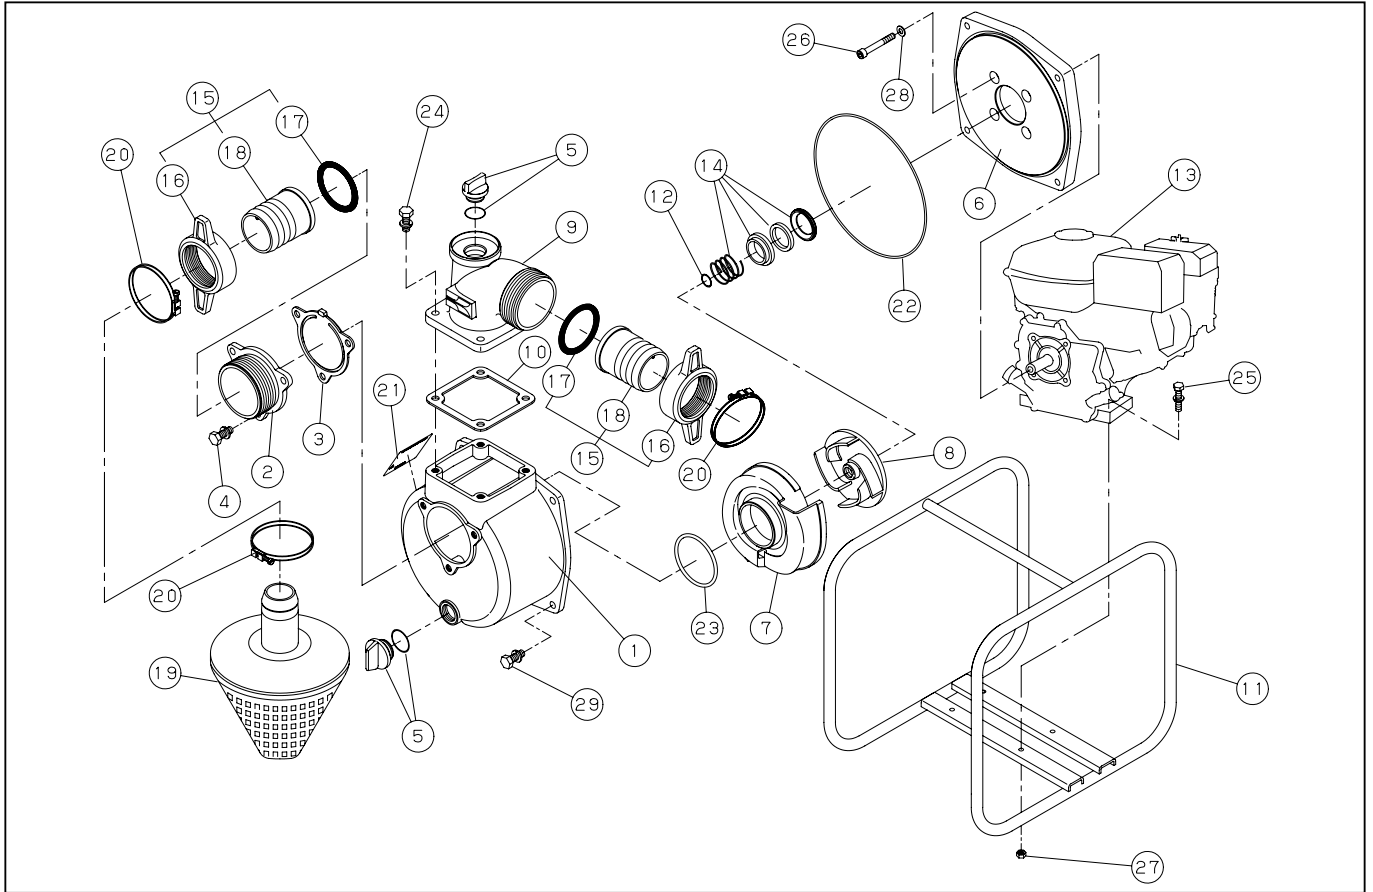

SE-50X

DWG No.012870602 MODEL:SE-50X FORM:SE-50X-BCV-0

No.	PARTS CODE	PARTS NAME	QTY	MATERIAL	SIZE	REMARKS
1	011257802	PUMP CASING	1	ADC		
2	011266203	SUCTION FLANGE	1	ADC		
3	011266501	CHECK VALVE	1	NBR		
4	743119045	HEXAGON BOLT	3	SWRM	M8X20	
5	011807802	20A PLUG SET	1			
6	011257905	FLANGE BRACKET	1	ADC		
7	011353303	VOLUTE CASING	1	ADC		
8	011353203	IMPELLER	1	FC		
9	011055605	DELIVERY FLANGE	1	ADC		
10	011054102	DELIVERY FLANGE PACKING	1	CR		
11	011828201	BASE SET	1			
12	011046601	IMPELLER ADJUSTING WASHER	3	BSP		
13	011633001	ENGINE	1	ROBIN EY153D10010		
14	011068803	MECHANICAL SEAL	1		φ 18	
15	011702603	COUPLING SET	2	ABS		
16	011339002	COUPLING	2	ABS		
17	011339101	COUPLING PACKING	2	NBR		
18	011035605	HOSE NIPPLE	2	ABS		
19	011815901	STRAINER SET	1	PP		
20	940019060	HOSE BAND	3		φ 60	
21	011635001	NAME PLATE	1			
22	011501401	O-RING	1	NBR	1517-42.5	
23	011279201	O-RING	1	NBR	P54	
24	743119047	HEXAGON BOLT	4	SWRM	M8X25	
25	743119051	HEXAGON BOLT	4	SWRM	M8X35	
26	734532076	HEXAGON SOCKET BOLT	4	SCM	M8X60	
27	827419008	HEXAGON NUT	4	SWRM	M8	
28	854255008	SEAL WASHER	4		φ 8	
29	743119046	HEXAGON BOLT	4	SWRM	M8X22	
	011637301	PACKING CASE	1			

◆ Bare engine can not be supplied

SE-50X

DWG No.012870602 MODEL:SE-50X FORM:SE-50X-BCV-0

No.	PARTS CODE	PARTS NAME	QTY	MATERIAL	SIZE	REMARKS
	011273420	OPERATION MANUAL	1			

◆ Bare engine can not be supplied