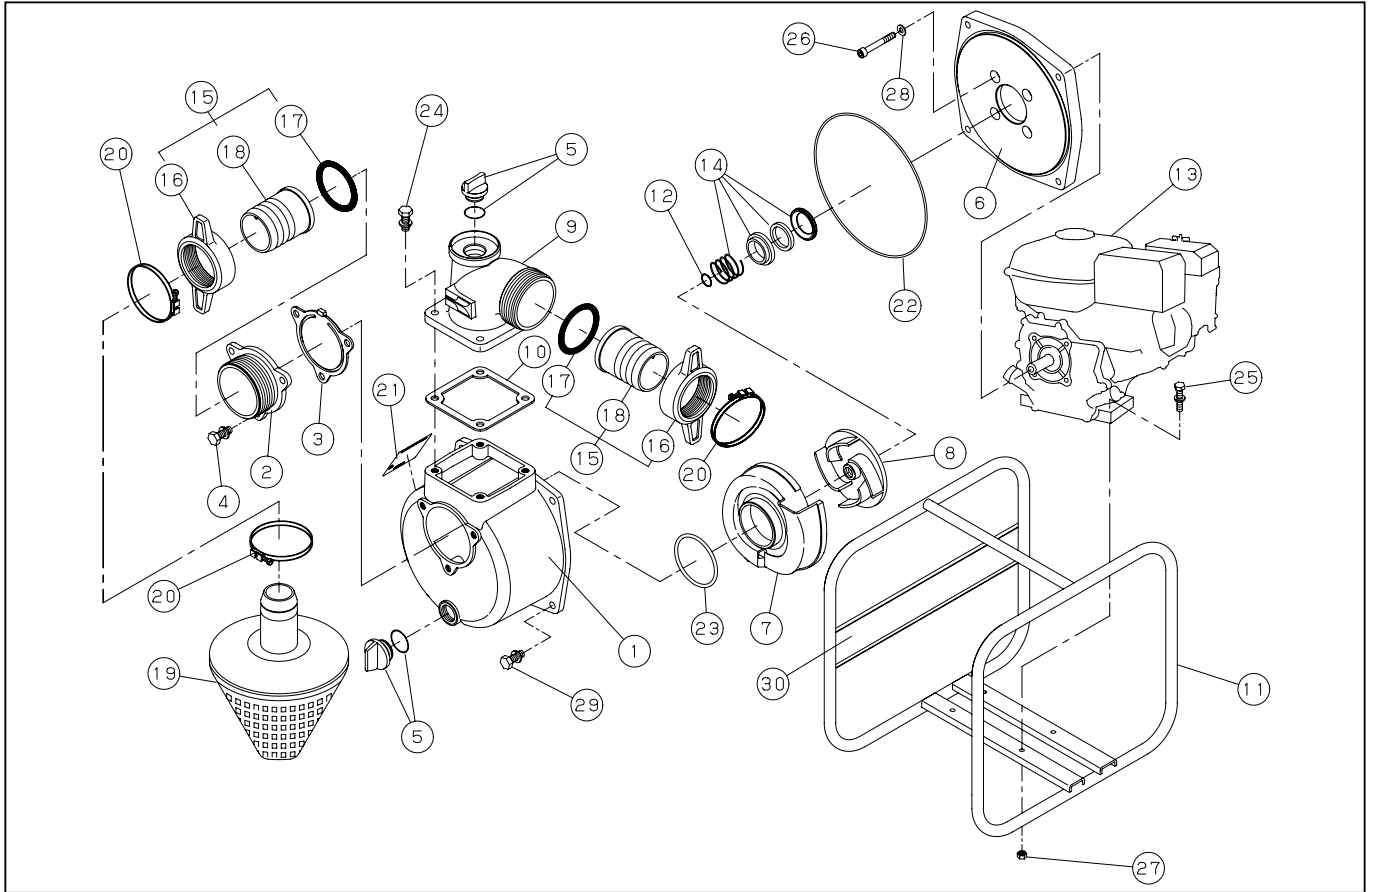

# SE-50X

DWG.No. 012870803 MODEL: SE-50X FORM: SE-50X-BCX-0

No.	PARTS CODE	PARTS NAME	QTY	MATERIAL	SIZE	REMARKS
1	012019501	PUMP CASING	1	ADC		
2	011266203	SUCTION FLANGE	1	ADC		
3	011266501	CHECK VALVE	1	NBR		
4	743119045	HEXAGON BOLT	3	SWRM	M8X20	
5	011807802	20A PLUG SET	2			
6	011257905	FLANGE BRACKET	1	ADC		
7	011353303	VOLUTE CASING	1	ADC		
8	011353203	IMPELLER	1	FC-20		
9	011055605	DELIVERY FLANGE	1	ADC		
10	011054102	DELIVERY FLANGE PACKING	1	CR		
11	011798701	BASE SET	1			
12	011046601	IMPELLER ADJUSTING WASHER	3	BSP		
13	011633101	ENGINE	1	ROBIN EY153D10020		
14	011068803	MECHANICAL SEAL	1		φ 18	
15	011702603	COUPLING SET	2	ABS		
16	011339002	COUPLING	2	ABS		
17	011339101	COUPLING PACKING	2	ABS		
18	011035605	HOSE NIPPLE	2	ABS		
19	011815901	STRAINER SET	1	PP		
20	940019060	HOSE BAND	3		φ 60	
21	011635201	NAME PLATE	1			
22	011501401	O-RING	1	NBR	1517-42.5	
23	011279201	O-RING	1	NBR	P54	
24	743119047	HEXAGON BOLT	4	SWRM	M8X25	
25	743119051	HEXAGON BOLT	4	SWRM	M8X35	
26	734532076	HEXAGON SOCKET BOLT	4	SCM	M8X60	
27	827419008	HEXAGON NUT	4	SWRM	M8	
28	854255008	SEAL WASHER	4		φ 8	
29	743119046	HEXAGON BOLT	4	SWRM	M8X22	
30	012042801	SIDE PANEL LABEL	1			

◆ Bare engine can not be supplied

**SE-50X**

DWG.No. 012870803 MODEL: SE-50X FORM: SE-50X-BCX-0

No.	PARTS CODE	PARTS NAME	QTY	MATERIAL	SIZE	REMARKS
	011637502	PACKING CASE	1			
	012047401	OPERATION MANUAL	1			
	012047201	SPECIFICATION SHEET	1			