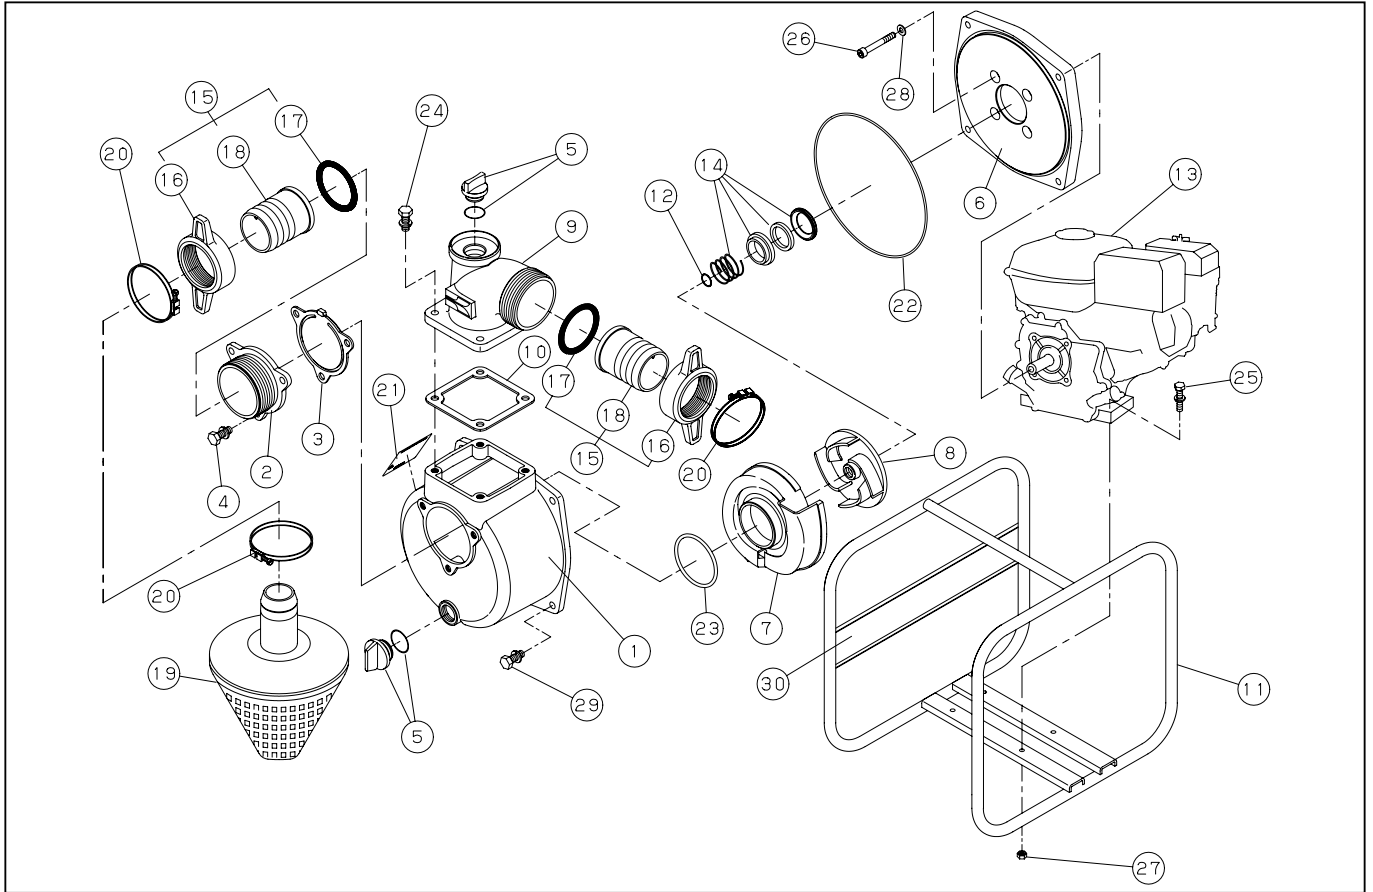

# SE-50X

DWG.No. 012870803 MODEL: SE-50X FORM: SE-50X-BCX-0

No.	PARTS CODE	PARTS NAME	QTY	MATERIAL	SIZE	REMARKS
1	012019501	PUMP CASING	1	ADC		
2	011266203	SUCTION FLANGE	1	ADC		
3	011266501	CHECK VALVE	1	NBR		
4	743119045	HEXAGON BOLT	3	SWRM	M8X20	
5	011807802	20A PLUG SET	2			
6	011257905	FLANGE BRACKET	1	ADC		
7	011353303	VOLUTE CASING	1	ADC		
8	011353203	IMPELLER	1	FC-20		
9	011055605	DELIVERY FLANGE	1	ADC		
10	011054102	DELIVERY FLANGE PACKING	1	CR		
11	011798701	BASE SET	1			
12	011046601	IMPELLER ADJUSTING WASHER	3	BSP		
13	011633101	ENGINE	1	ROBIN EY153D10020		
14	011068803	MECHANICAL SEAL	1		φ 18	
15	011702603	COUPLING SET	2	ABS		
16	011339002	COUPLING	2	ABS		
17	011339101	COUPLING PACKING	2	ABS		
18	011035605	HOSE NIPPLE	2	ABS		
19	011815901	STRAINER SET	1	PP		
20	940019060	HOSE BAND	3		φ 60	
21	011635201	NAME PLATE	1			
22	011501401	O-RING	1	NBR	1517-42.5	
23	011279201	O-RING	1	NBR	P54	
24	743119047	HEXAGON BOLT	4	SWRM	M8X25	
25	743119051	HEXAGON BOLT	4	SWRM	M8X35	
26	734532076	HEXAGON SOCKET BOLT	4	SCM	M8X60	
27	827419008	HEXAGON NUT	4	SWRM	M8	
28	854255008	SEAL WASHER	4		φ 8	
29	743119046	HEXAGON BOLT	4	SWRM	M8X22	
30	012042801	SIDE PANEL LABEL	1			

◆ Bare engine can not be supplied

**SE-50X**

DWG.No. 012870803 MODEL: SE-50X FORM: SE-50X-BCX-0

No.	PARTS CODE	PARTS NAME	QTY	MATERIAL	SIZE	REMARKS
	011637502	PACKING CASE	1			
	012047401	OPERATION MANUAL	1			
	012047201	SPECIFICATION SHEET	1			