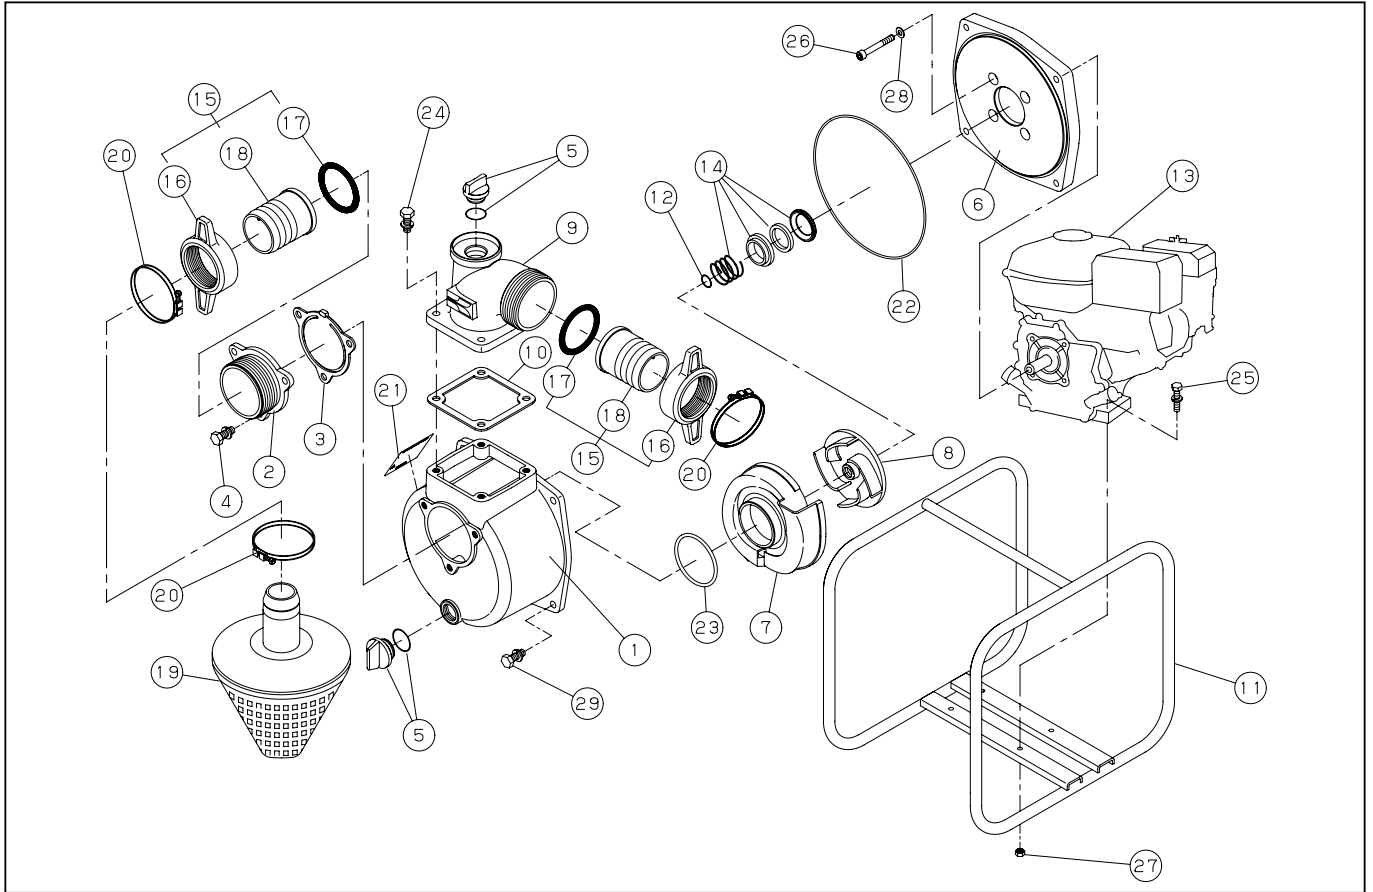

SE-50X

DWG No.012872302 MODEL:SE-50X FORM:SE-50X-BDB-0

No.	PARTS CODE	PARTS NAME	QTY	MATERIAL	SIZE	REMARKS
1	011257802	PUMP CASING	1	ADC		
2	011266203	SUCTION FLANGE	1	ADC		
3	011266501	CHECK VALVE	1	NBR		
4	743119045	HEXAGON BOLT	3	SWRM	M8X20	
5	011807802	20A PLUG SET	2			
6	011257905	FLANGE BRACKET	1	ADC		
7	011353303	VOLUTE CASING	1	ADC		
8	011353203	IMPELLER	1	FC		
9	011055604	DELIVERY FLANGE	1			
10	011054102	DELIVERY FLANGE PACKING	1	CR		
11	011828201	BASE SET	1			
12	011046601	IMPELLER ADJUSTING WASHER	3	BSP		
13	011121801	ENGINE	1	ROBIN EY150D10010 4CYCLE		
14	011068802	MECHANICAL SEAL	1		φ 18	
15	011702603	COUPLING SET	2	ABS		
16	011339002	COUPLING	2	ABS		
17	011339101	COUPLING PACKING	2	NBR		
18	011035605	HOSE NIPPLE	2	ABS		
19	011815901	STRAINER SET	1	PP		
20	940019060	HOSE BAND	3		φ 60	
21	011636701	NAME PLATE	1			
22	011501401	O-RING	1	NBR	1517-42.5	
23	011279201	O-RING	1	NBR	P54	
24	743119047	HEXAGON BOLT	4	SWRM	M8X25	
25	743119051	HEXAGON BOLT	4	SWRM	M8X35	
26	734532076	HEXAGON SOCKET BOLT	4	SCM	M8X60	
27	827419008	HEXAGON NUT	4	SWRM	M8	
28	854255008	SEAL WASHER	4		φ 8	
29	743119046	HEXAGON BOLT	4	SWRM	M8X22	
	011639001	PACKING CASE	1			

◆ Bare engine can not be supplied

SE-50X

DWG No.012872302 MODEL:SE-50X FORM:SE-50X-BDB-0

No.	PARTS CODE	PARTS NAME	QTY	MATERIAL	SIZE	REMARKS
	011273420	OPERATION MANUAL	1			

◆ Bare engine can not be supplied