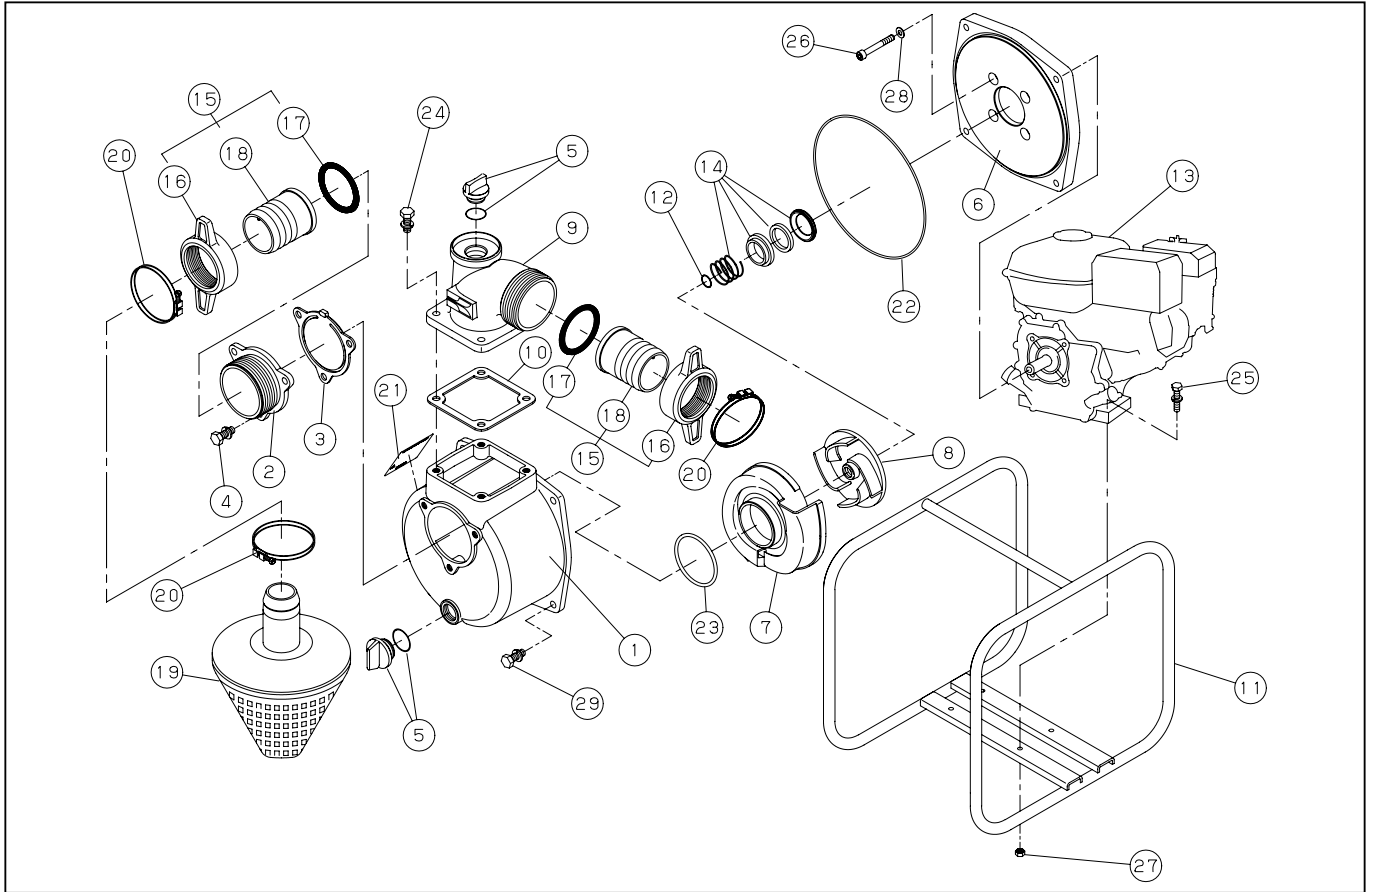

SE-50X

DWG No.012872302 MODEL:SE-50X FORM:SE-50X-BDB-0

No.	PARTS CODE	PARTS NAME	QTY	MATERIAL	SIZE	REMARKS
1	011257802	PUMP CASING	1	ADC		
2	011266203	SUCTION FLANGE	1	ADC		
3	011266501	CHECK VALVE	1	NBR		
4	743119045	HEXAGON BOLT	3	SWRM	M8X20	
5	011807802	20A PLUG SET	2			
6	011257905	FLANGE BRACKET	1	ADC		
7	011353303	VOLUTE CASING	1	ADC		
8	011353203	IMPELLER	1	FC		
9	011055604	DELIVERY FLANGE	1			
10	011054102	DELIVERY FLANGE PACKING	1	CR		
11	011828201	BASE SET	1			
12	011046601	IMPELLER ADJUSTING WASHER	3	BSP		
13	011121801	ENGINE	1	ROBIN EY150D10010 4CYCLE		
14	011068802	MECHANICAL SEAL	1		φ 18	
15	011702603	COUPLING SET	2	ABS		
16	011339002	COUPLING	2	ABS		
17	011339101	COUPLING PACKING	2	NBR		
18	011035605	HOSE NIPPLE	2	ABS		
19	011815901	STRAINER SET	1	PP		
20	940019060	HOSE BAND	3		φ 60	
21	011636701	NAME PLATE	1			
22	011501401	O-RING	1	NBR	1517-42.5	
23	011279201	O-RING	1	NBR	P54	
24	743119047	HEXAGON BOLT	4	SWRM	M8X25	
25	743119051	HEXAGON BOLT	4	SWRM	M8X35	
26	734532076	HEXAGON SOCKET BOLT	4	SCM	M8X60	
27	827419008	HEXAGON NUT	4	SWRM	M8	
28	854255008	SEAL WASHER	4		φ 8	
29	743119046	HEXAGON BOLT	4	SWRM	M8X22	
	011639001	PACKING CASE	1			

◆ Bare engine can not be supplied

SE-50X

DWG No.012872302 MODEL:SE-50X FORM:SE-50X-BDB-0

No.	PARTS CODE	PARTS NAME	QTY	MATERIAL	SIZE	REMARKS
	011273420	OPERATION MANUAL	1			

◆ Bare engine can not be supplied