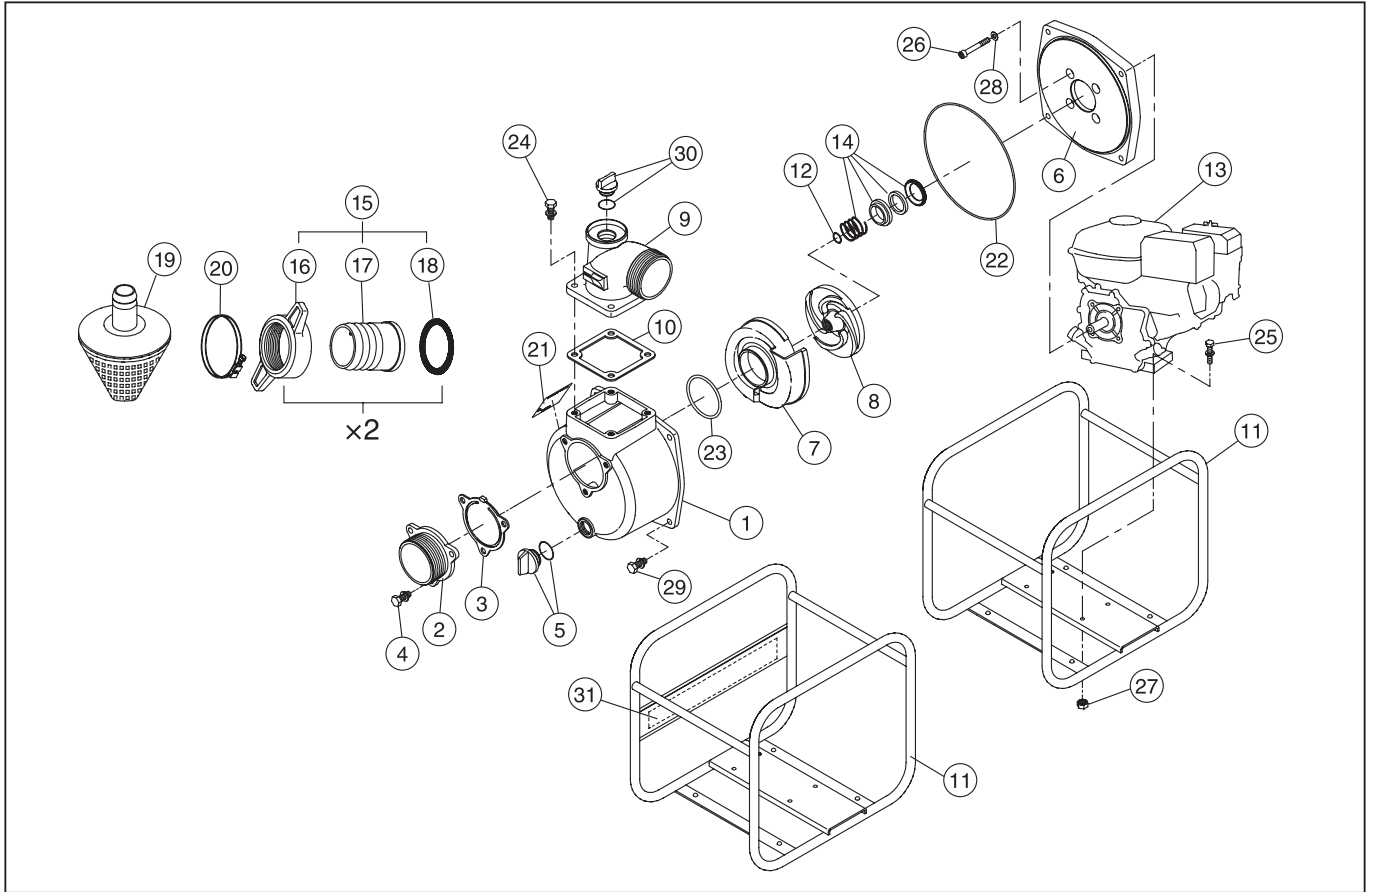

SE-50X

DWC No. 066861601 MODEL:SE-50X FORM:SE-50X-BDT

No.	PARTS CODE	PARTS NAME	QTY	MATERIAL	SIZE	REMARKS
1	012019501	Pump Casing	1	ADC	(0112578)	
2	011266203	Suction Flange	1	ADC		
3	011266501	Check Valve	1	NBR		
4	743119045	Bolt M8X20	3	SWRM	M8X20	
5	011807802	20A Plug Set	1			
6	011257905	Flange Bracket	1	ADC		
7	011464001	Volute Casing	1	FC-20		
8	011353203	Impeller	1	FC-20		
9	011055605	Delivery Flange	1	ADC		
10	011054102	Flange Packing	1	CR		
11	012819101	Base Set	1			
	012830301	Base Set (side panel)	1			
12	011046601	Adjusting Washer	3	BSP		
13	012027301	Engine	1			
14	012005801	Mechanical Seal	1	CARBON CERAMIC	φ 18	
15	011702602	Coupling Set	2	ABS		
16	011339002	Coupling	2	ABS		
17	011035605	Nipple	2	ABS		
18	011339101	Coupling Packing	2	NBR		
19	011815901	Strainer Set	1	PP		
20	940019060	Hose Band	3		φ 60	
21	-----	Name Plate	1			
22	011501401	O-Ring 1517-42.5	1	NBR	1517-42.5	
23	011279201	O-Ring P54	1	NBR	P54	
24	743119047	Bolt M8X25	4	SWRM	M8X25	
25	743119051	Bolt M8X35	4	SWRM	M8X35	
26	734532076	Socket Bolt M8X60	4	SCM	M8X60	
27	827419008	Nut M8	4	SWRM	M8	
28	854255008	Seal Washer	4		φ 8	
29	743119046	Bolt M8X22	4	SWRM	M8X22	

◆ Bare engine can not be supplied

SE-50X

DWC No. 066861601 MODEL:SE-50X FORM:SE-50X-BDT

No.	PARTS CODE	PARTS NAME	QTY	MATERIAL	SIZE	REMARKS
30	011807802	20A Plug Set	1			
31	012121901	Side Panel Label	1			