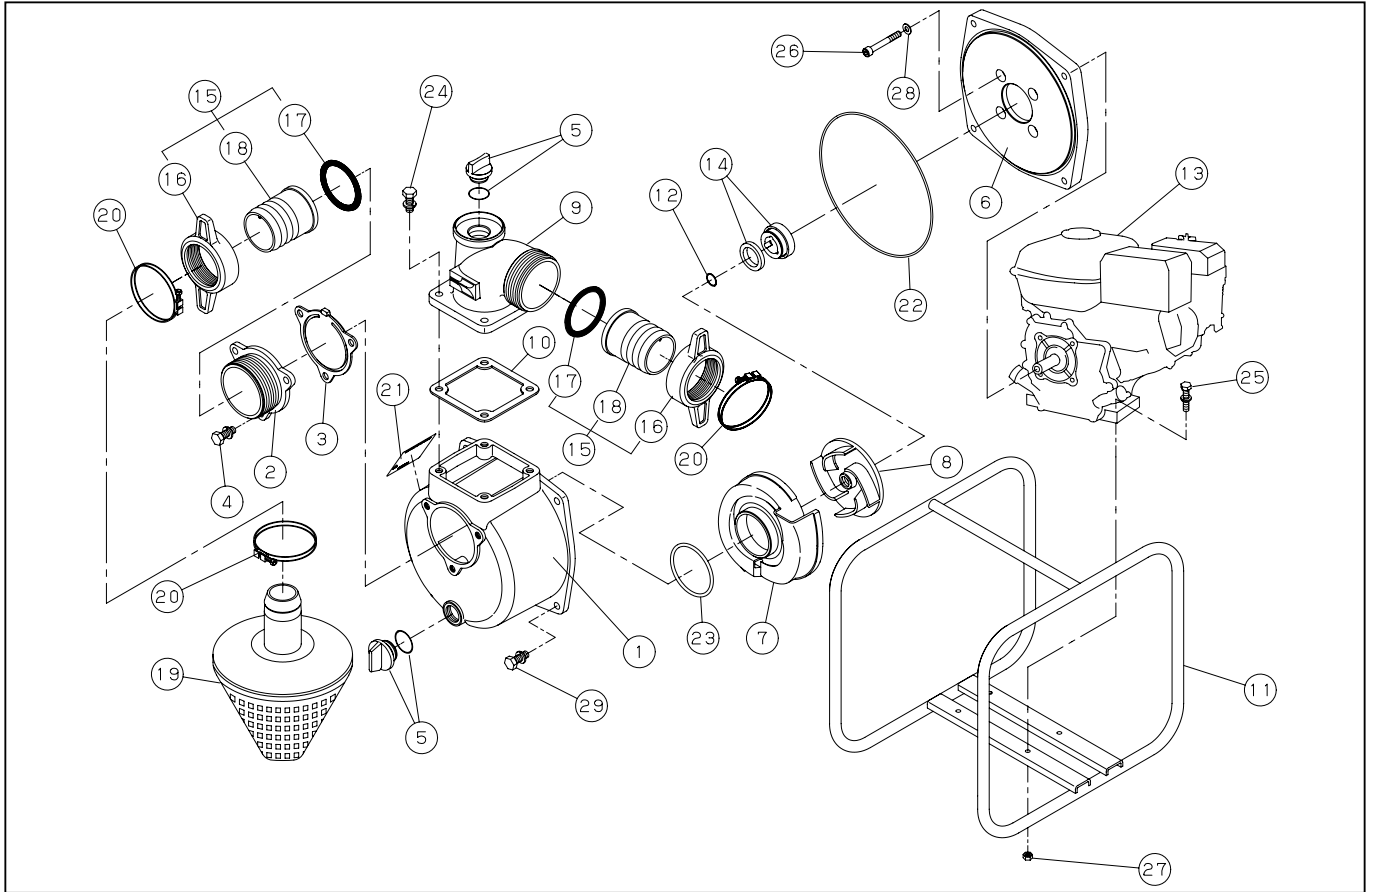

SEH-50X

DWG No.066850802 MODEL:SEH-50X FORM:SEH-50X-BED-0

No.	PARTS CODE	PARTS NAME	QTY	MATERIAL	SIZE	REMARKS
1	011257802	PUMP CASING	1	ADC		
2	011266203	SUCTION FLANGE	1	ADC		
3	011266501	CHECK VALVE	1	NBR		
4	743119045	HEXAGON BOLT	3	SWRM	M8X20	
5	011807802	20A PLUG SET	2			
6	011526802	FLANGE BRACKET	1	ADC		
7	011464001	VOLUTE CASING	1	FC		
8	011661601	IMPELLER	1	FC		
9	011055604	DELIVERY FLANGE	1			
10	011054102	DELIVERY FLANGE PACKING	1	CR		
11	011778201	BASE SET	1			
12	011551001	IMPELLER ADJUSTING WASHER	3	BSP		
13	011666001	ENGINE	1	HONDA GX120K1WBTR8		
14	011409001	MECHANICAL SEAL	1	EH790-020		
15	011702603	COUPLING SET	2	ABS		
16	011339002	COUPLING	2	ABS		
17	011339101	COUPLING PACKING	2	NBR		
18	011035605	HOSE NIPPLE	2	ABS		
19	011815901	STRAINER SET	1	PP		
20	940019060	HOSE BAND	3		φ 60	
21	011667701	NAME PLATE	1			
22	011501401	O-RING	1	NBR	1517-42.5	
23	011279201	O-RING	1	NBR	P54	
24	743119047	HEXAGON BOLT	4	SWRM	M8X25	
25	743119051	HEXAGON BOLT	4	SWRM	M8X35	
26	734532066	HEXAGON SOCKET BOLT	4	SCM	M8X25	
27	827419008	HEXAGON NUT	4	SWRM	M8	
28	854255008	SEAL WASHER	4		φ 8	
29	743119046	HEXAGON BOLT	4	SWRM	M8X22	
	011667801	PACKING CASE	1			

◆ Bare engine can not be supplied

SEH-50X

DWG No.066850802 MODEL:SEH-50X FORM:SEH-50X-BED-0

No.	PARTS CODE	PARTS NAME	QTY	MATERIAL	SIZE	REMARKS
	011667301	OPERATION MANUAL	1			

◆ Bare engine can not be supplied