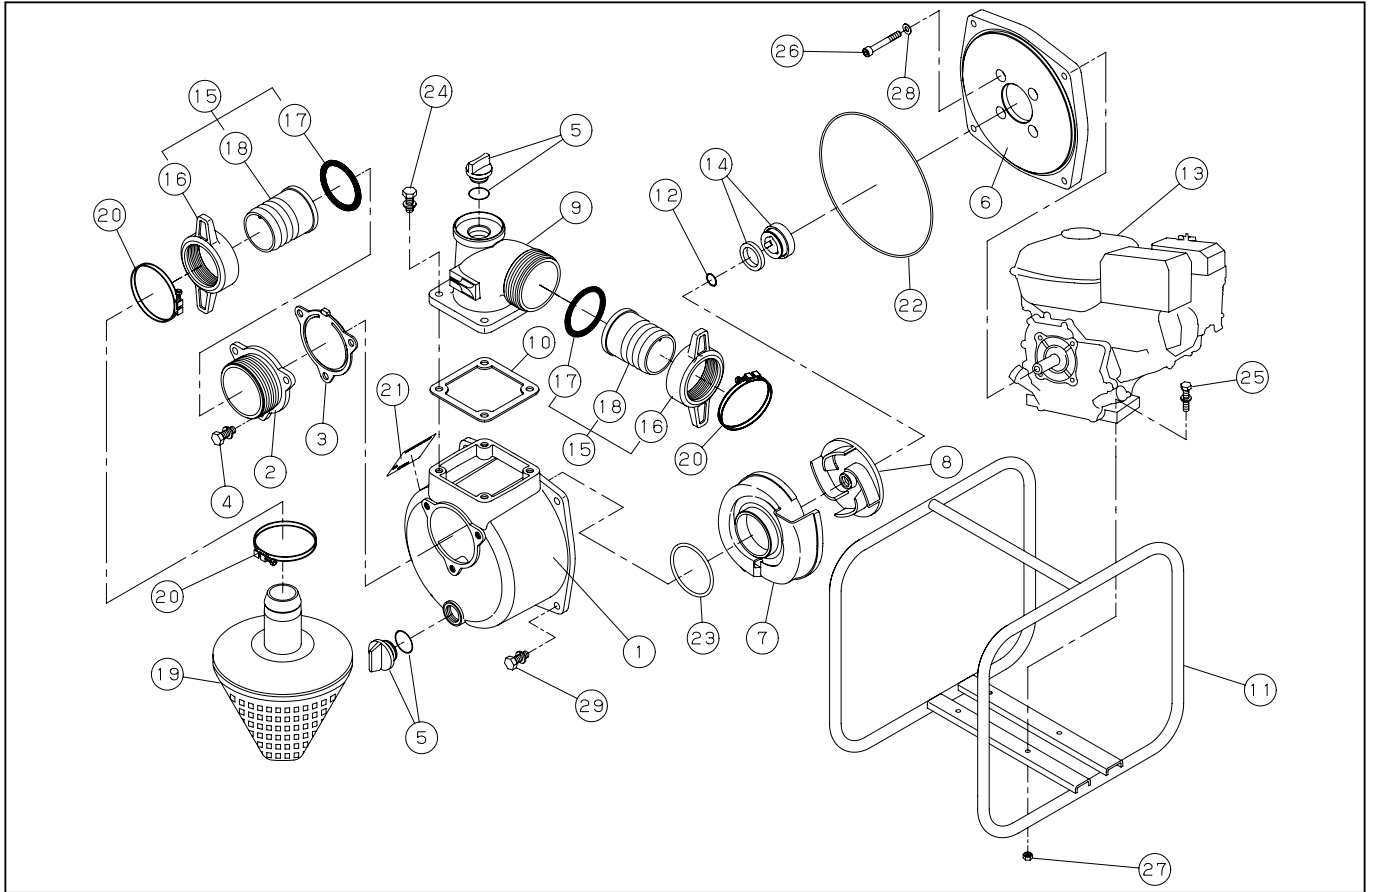

SEH-50X

DWG No.066850802 MODEL:SEH-50X FORM:SEH-50X-BED-0

No.	PARTS CODE	PARTS NAME	QTY	MATERIAL	SIZE	REMARKS
1	011257802	PUMP CASING	1	ADC		
2	011266203	SUCTION FLANGE	1	ADC		
3	011266501	CHECK VALVE	1	NBR		
4	743119045	HEXAGON BOLT	3	SWRM	M8X20	
5	011807802	20A PLUG SET	2			
6	011526802	FLANGE BRACKET	1	ADC		
7	011464001	VOLUTE CASING	1	FC		
8	011661601	IMPELLER	1	FC		
9	011055604	DELIVERY FLANGE	1			
10	011054102	DELIVERY FLANGE PACKING	1	CR		
11	011778201	BASE SET	1			
12	011551001	IMPELLER ADJUSTING WASHER	3	BSP		
13	011666001	ENGINE	1	HONDA GX120K1WBTR8		
14	011409001	MECHANICAL SEAL	1	EH790-020		
15	011702603	COUPLING SET	2	ABS		
16	011339002	COUPLING	2	ABS		
17	011339101	COUPLING PACKING	2	NBR		
18	011035605	HOSE NIPPLE	2	ABS		
19	011815901	STRAINER SET	1	PP		
20	940019060	HOSE BAND	3		φ 60	
21	011667701	NAME PLATE	1			
22	011501401	O-RING	1	NBR	1517-42.5	
23	011279201	O-RING	1	NBR	P54	
24	743119047	HEXAGON BOLT	4	SWRM	M8X25	
25	743119051	HEXAGON BOLT	4	SWRM	M8X35	
26	734532066	HEXAGON SOCKET BOLT	4	SCM	M8X25	
27	827419008	HEXAGON NUT	4	SWRM	M8	
28	854255008	SEAL WASHER	4		φ 8	
29	743119046	HEXAGON BOLT	4	SWRM	M8X22	
	011667801	PACKING CASE	1			

◆ Bare engine can not be supplied

SEH-50X

DWG No.066850802 MODEL:SEH-50X FORM:SEH-50X-BED-0

No.	PARTS CODE	PARTS NAME	QTY	MATERIAL	SIZE	REMARKS
	011667301	OPERATION MANUAL	1			

◆ Bare engine can not be supplied